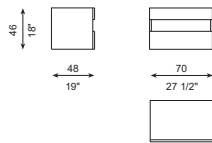

The bedside tables Duplex are made of one piece of wood, assembled and hand-finished. It has two drawers in different height sizes, separated by a central open-shelf. This open-shelf makes it such a unique design. It is available in different sizes and finished in wood or lacquered.

DUPLEX

J&D Casadesús · 2016

DIBUJOS TÉCNICOS · TECHNICAL DRAWINGS

REF. Z4-48

REF. Z4-70

REF. Z4-96

ESPECIFICACIONES · SPECIFICATIONS

Estructura de madera chapada en roble, nogal (color a elegir de catálogo) o lacada. Interiores de los cajones realizados en melamina. Pies de plástico regulables.