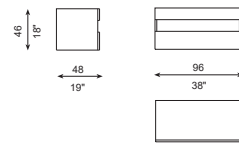

The bedside tables Duplex are made of one piece of wood, assembled and hand-finished. It has two drawers in different height sizes, separated by a central open-shelf. This open-shelf makes it such a unique design. It is available in different sizes and finished in wood or lacquered.

DUPLEX

J&D Casadesús · 2016

DIBUJOS TÉCNICOS · TECHNICAL DRAWINGS

REF. Z4-48

REF. Z4-70

REF. Z4-96

ESPECIFICACIONES · SPECIFICATIONS

Estructura de madera chapada en roble, nogal (color a elegir de catálogo) o lacada. Interiores de los cajones realizados en melamina. Pies de plástico regulables.