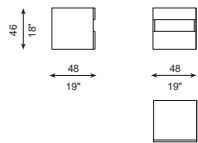

The bedside tables Duplex are made of one piece of wood, assembled and hand-finished. It has two drawers in different height sizes, separated by a central open-shelf. This open-shelf makes it such a unique design. It is available in different sizes and finished in wood or lacquered.

DUPLEX

J&D Casadesús · 2016

DIBUJOS TÉCNICOS · TECHNICAL DRAWINGS

REF. Z4-48

REF. Z4-70

REF. Z4-96

ESPECIFICACIONES · SPECIFICATIONS

Estructura de madera chapada en roble, nogal (color a elegir de catálogo) o lacada. Interiores de los cajones realizados en melamina. Pies de plástico regulables.